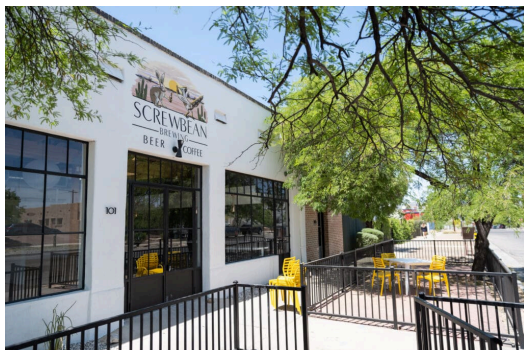

Vice Presidential Debate Watch Parties

Join us for our exciting VP Debate watch parties where we'll gather to support Gov. Walz! Check out the locations and dates below to find the party nearest you!

Central Tucson Office

2752 Campbell Ave

RSVP Here

[Let's Go Coach! VP Debate Watch Party Central Tucson](#)

El Jefe Cat Cafe

3025 N Campbell Ave Suite 151, Tucson, AZ 85719

RSVP Here

[Let's Go Coach! VP Debate Watch Party at El Jefe Cat Cafe! - Arizona Democrats - Jumpstart AZ](#)

Ina Office

3580 W Ina Suite 100

RSVP Here

[Let's Go Coach! VP Debate Watch Party NW Tucson - Arizona Democrats - Jumpstart AZ](#)

Screwbean Brewery

103 N Park Ave Unit 101

RSVP Here

[Let's Go Coach! VP Debate Watch Party at Screwbean Brewing!](#)